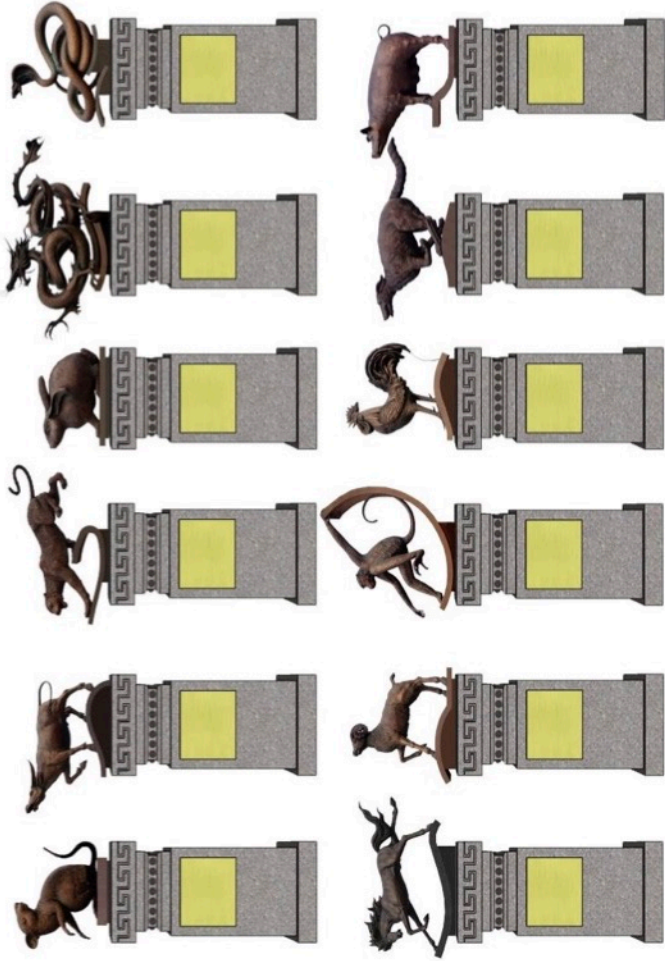

SCULPTURES

- HARVEST CITY, CILEUNGSI