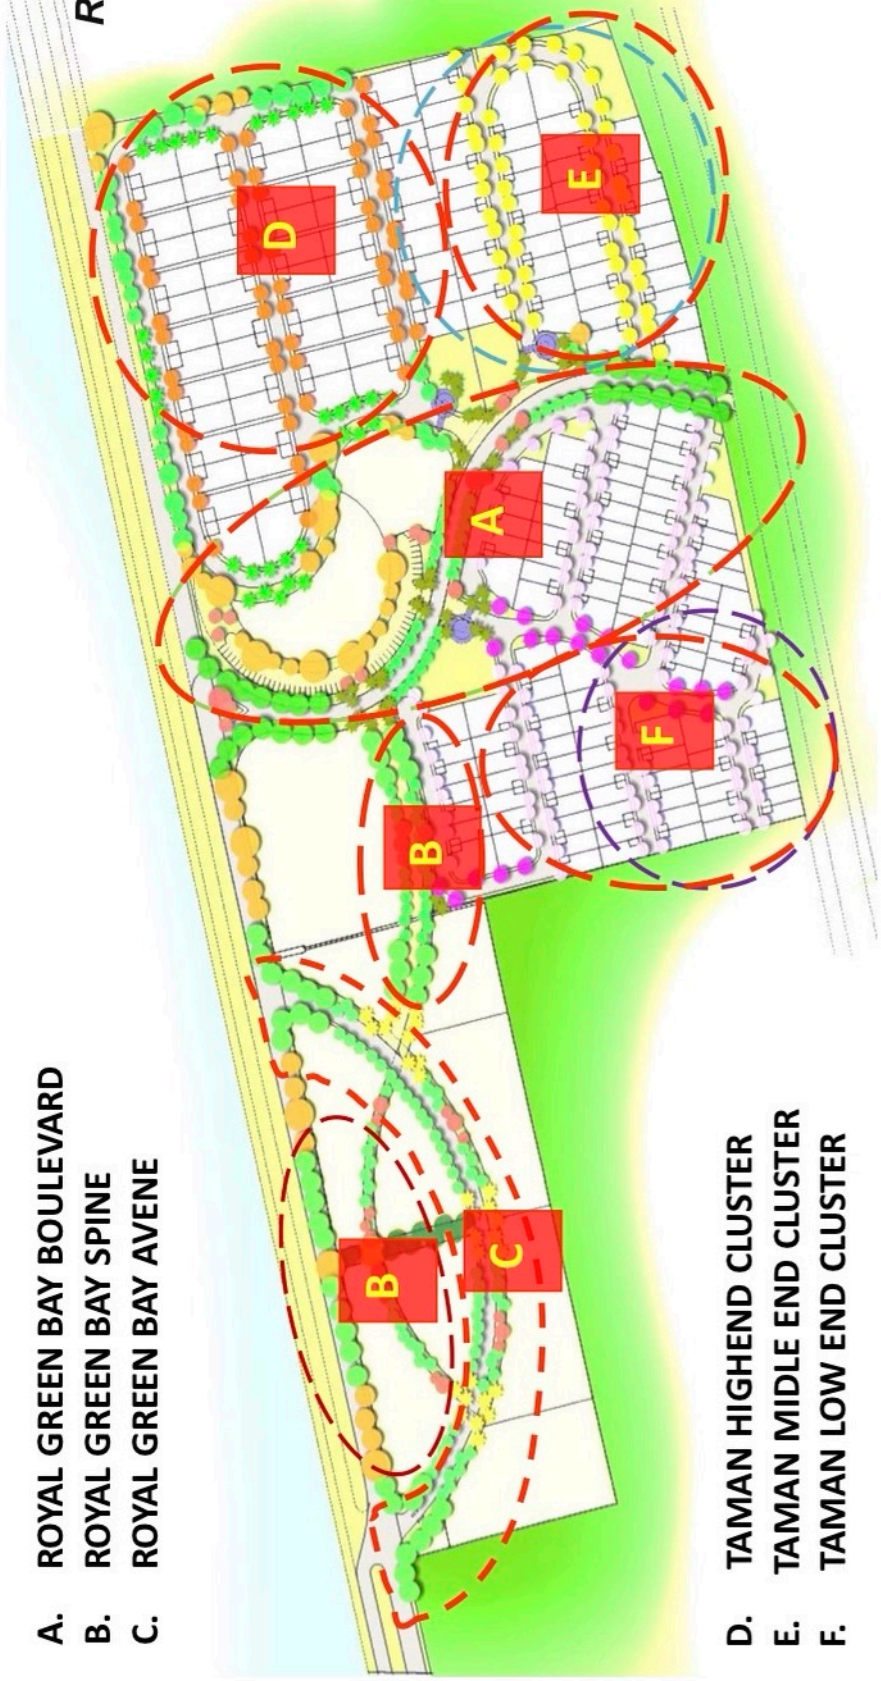

**LANDSCAPE  
DESIGN  
PRODUCT**

**KONSEP  
Tmn CLUSTER  
ROYAL GREEA BAY  
BATAM**

- A. ROYAL GREEN BAY BOULEVARD**
- B. ROYAL GREEN BAY SPINE**
- C. ROYAL GREEN BAY AVENE**

- D. TAMAN HIGHEND CLUSTER**
- E. TAMAN MIDLE END CLUSTER**
- F. TAMAN LOW END CLUSTER**

## LEGEND

- A. MAIN ENTRANCE ADVENTURE PARK
- B. PARKING OUTBOND
- C. OFFICE | FACILITIES ADVENTURE PARK
- D. THEMATIC FOOD-COURT
- E. OUTBOND AREA | ADVENTURE PARK
- F. THEMATIC CREEK
- G. TENT AREA
- H. COMMUNITY AREA
- I. MICE AREA
- J. INFINITY POOL
- K. ICONIC RESTAURANT | OFFICE | LOBBY
- L. PARKING ECO LODGE
- M. SITE ENTRANCE ADVENTURE PARK
- N. MUSHOLLA
- O. ENTRY GATE STATEMENT
- P. MAIN ENTRANCE ECO LODGE

# SCULPTURES

- JUNGLE LAND
- BSD
- SNOW BAY

# SCULPTURES(spv)

- KOTA WISATA
- BSD
- CITRA RAYA