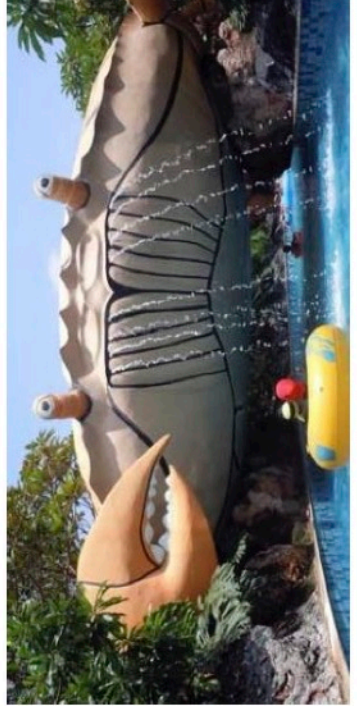

## TAMAN MAIN ENTRANCE

**POND  
M.O  
SERPONG NATURA**

**SCULPTURE  
POTTERY  
ARTIFICIAL STONE  
G F R C**

# SCULPTURES

- TAMAN REKREASI 1.3
- OCEAN PARK
- TAMA GIRILOKA
- KOTA WISATA