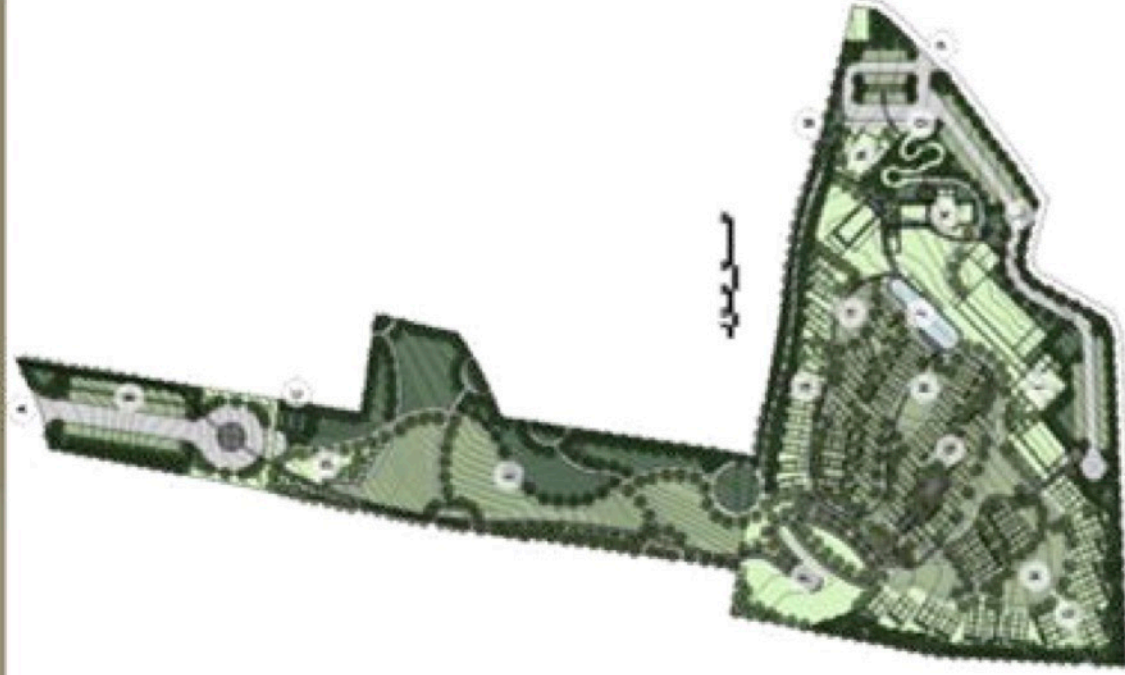

**LANDSCAPE  
DESIGN  
PRODUCT**

**KONSEP  
Tmn CLUSTER  
ROYAL GREEA BAY  
BATAM**

- A. ROYAL GREEN BAY BOULEVARD**
- B. ROYAL GREEN BAY SPINE**
- C. ROYAL GREEN BAY AVENE**

- D. TAMAN HIGHEND CLUSTER**
- E. TAMAN MIDLE END CLUSTER**
- F. TAMAN LOW END CLUSTER**

## LEGEND

- A. MAIN ENTRANCE ADVENTURE PARK
- B. PARKING OUTBOND
- C. OFFICE | FACILITIES ADVENTURE PARK
- D. THEMATIC FOOD-COURT
- E. OUTBOND AREA | ADVENTURE PARK
- F. THEMATIC CREEK
- G. TENT AREA
- H. COMMUNITY AREA
- I. MICE AREA
- J. INFINITY POOL
- K. ICONIC RESTAURANT | OFFICE | LOBBY
- L. PARKING ECO LODGE
- M. SITE ENTRANCE ADVENTURE PARK
- N. MUSHOLLA
- O. ENTRY GATE STATEMENT
- P. MAIN ENTRANCE ECO LODGE

# SCULPTURES (spv)

- KOTA WISATA

# SCULPTURES(spv)

- KOTA WISATA
- BSD
- CITRA RAYA