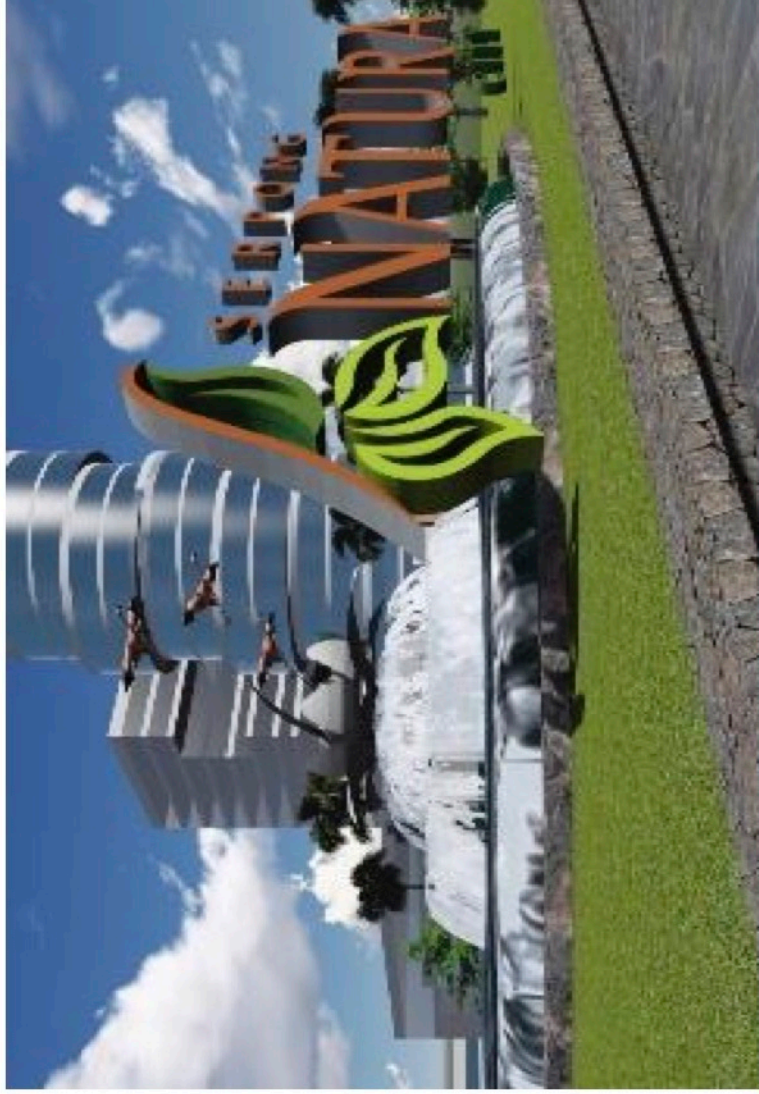

SCULPTURE & FOUNTAIN SERPONG NATURA